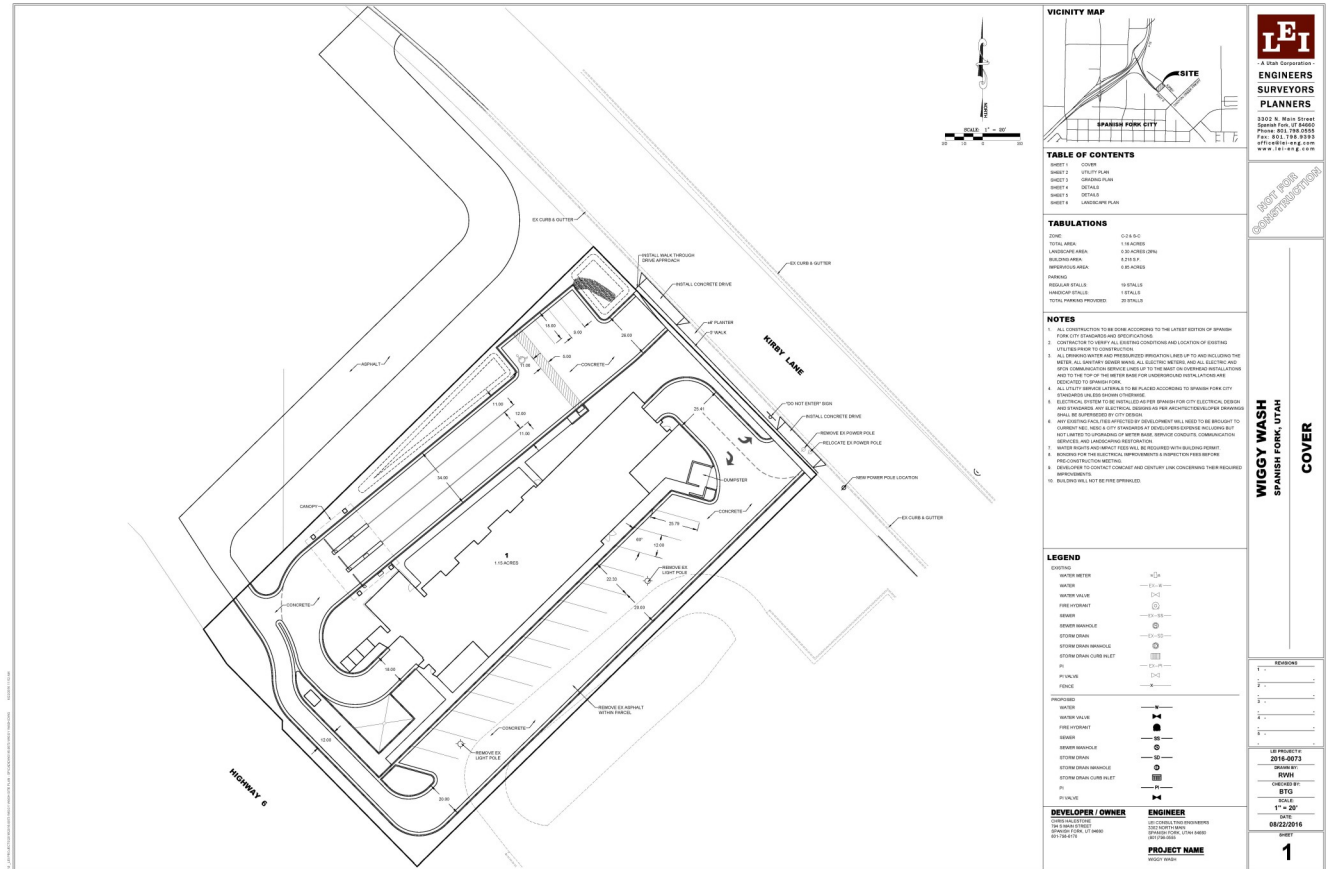

Wiggy Wash Site Plan

File Name: Wiggy Wash Site Plan

Applicant: LEI

Number of Lots: 1

Address: 1224-1588 Kirby Lane

Application Date: 8/22/2016

Site Plan

1.16 Acres

File #: 16-000951

Permit #: SP16-000019

Application Approved: 01/25/2017